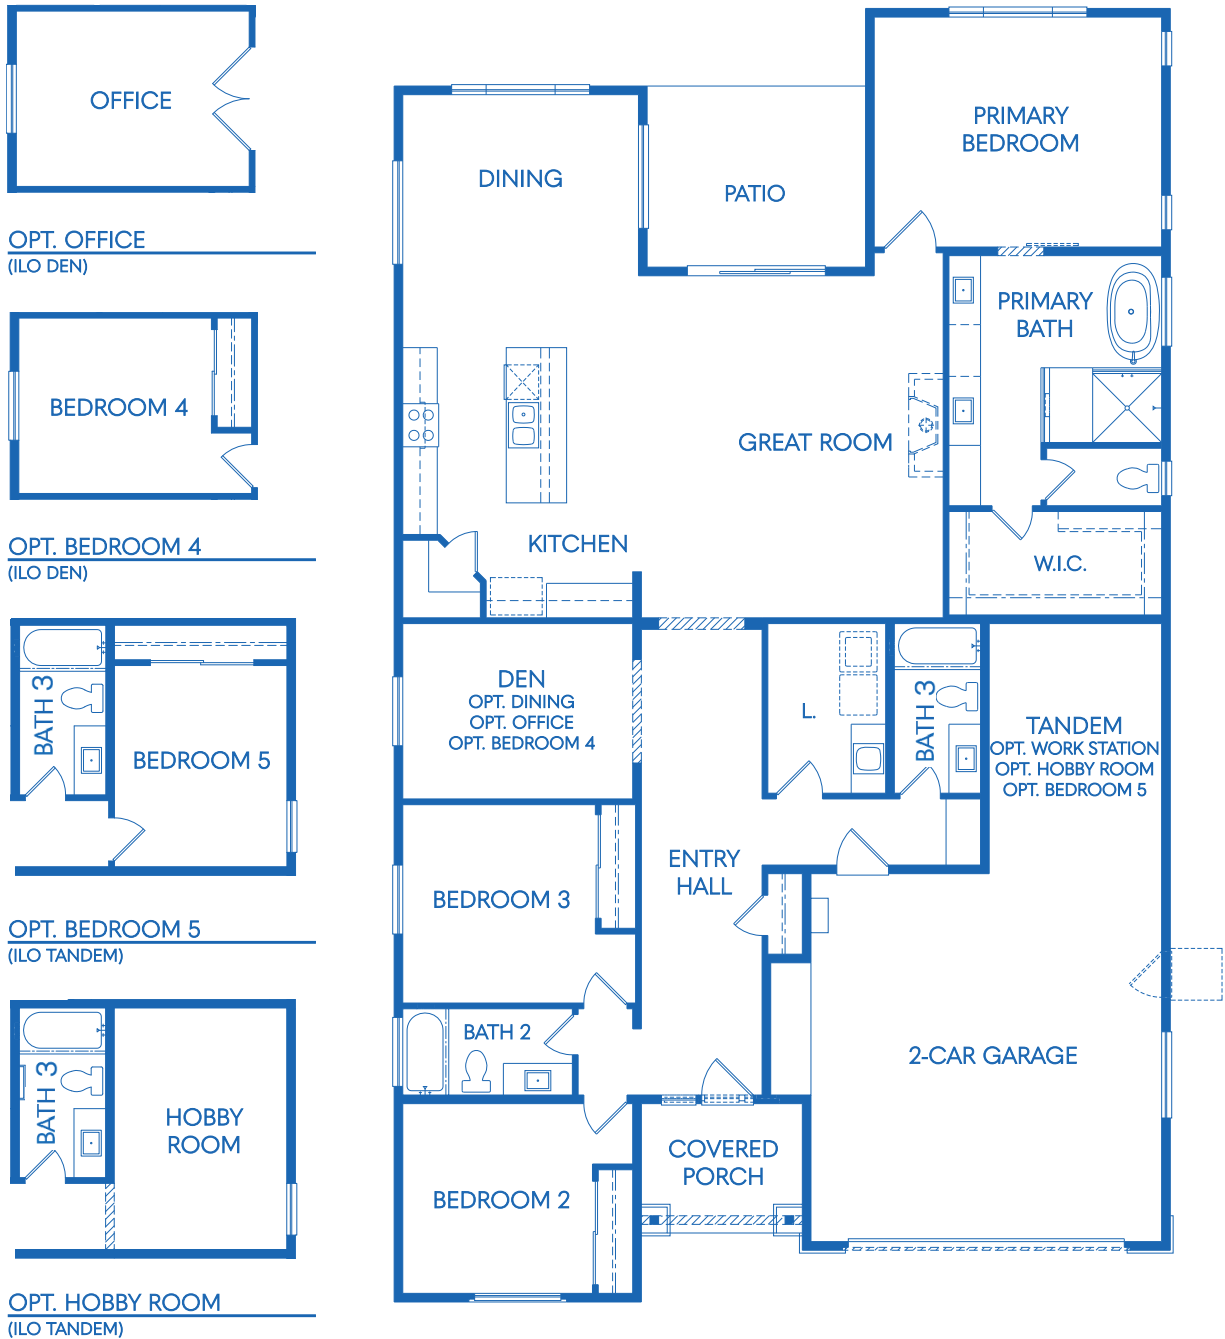

# PLAN 2317

2,317 - 2,469 Sq. Ft.

3 Bedrooms + Den - 5 Bedrooms

3 Bathrooms

3-Car Tandem Garage

All areas, dimensions, and finishes are approximate and subject to change without notice.