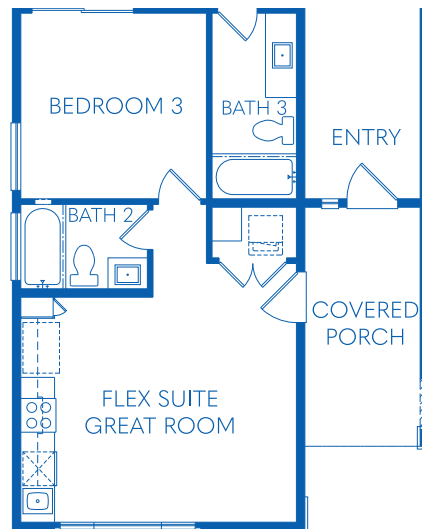

# PLAN 2693

2,693 - 2,844 Sq. Ft.  
4 - 5 Bedrooms  
3.5 Bathrooms  
3-Car Tandem Garage

OPT. HOBBY ROOM  
(ILO TANDEM)

OPT. BEDROOM 5  
(ILO TANDEM)

OPT. FLEX SUITE  
(ILO BEDROOM 2)

All areas, dimensions, and finishes are approximate and subject to change without notice.

FARMHOUSE

CONTEMPORARY