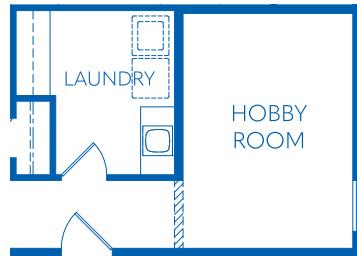

# PLAN 2693

2,693 - 2,844 Sq. Ft.  
4 - 5 Bedrooms  
3.5 Bathrooms  
3-Car Tandem Garage

OPT. HOBBY ROOM  
(ILO TANDEM)

OPT. BEDROOM 5  
(ILO TANDEM)

OPT. FLEX SUITE  
(ILO BEDROOM 2)

All areas, dimensions, and finishes are approximate and subject to change without notice.