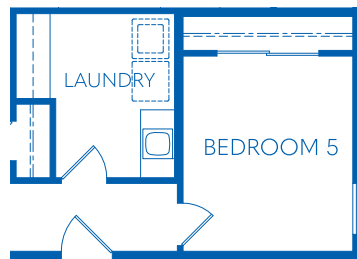

# PLAN 2693

2,693 - 2,844 Sq. Ft.  
4 - 5 Bedrooms  
3.5 Bathrooms  
3-Car Tandem Garage

OPT. HOBBY ROOM  
(ILO TANDEM)

OPT. BEDROOM 5  
(ILO TANDEM)

OPT. FLEX SUITE  
(ILO BEDROOM 2)

All areas, dimensions, and finishes are approximate and subject to change without notice.