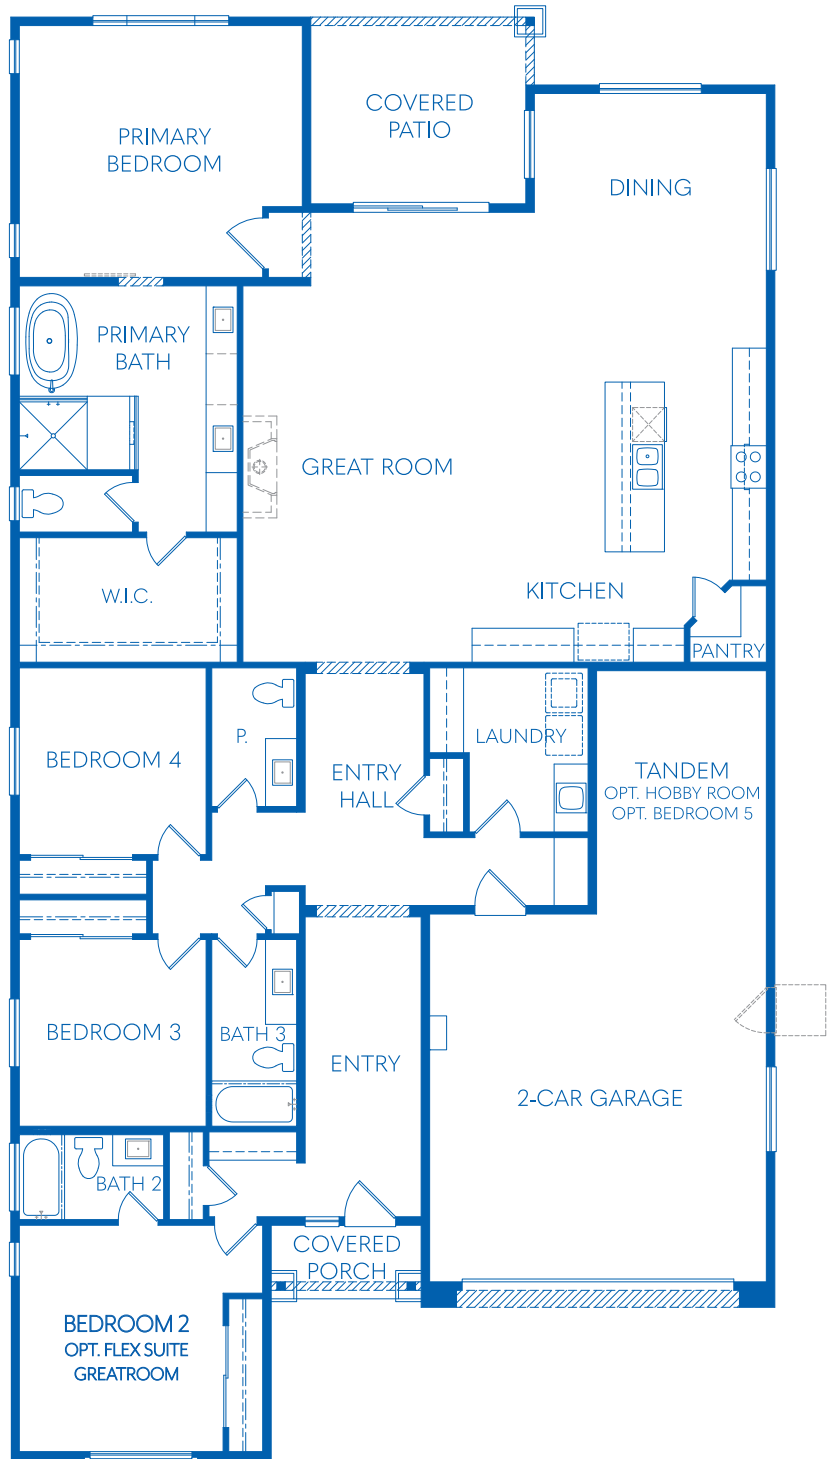

# PLAN 2693

2,693 - 2,844 Sq. Ft.  
4 - 5 Bedrooms  
3.5 Bathrooms  
3-Car Tandem Garage

OPT. HOBBY ROOM  
(ILO TANDEM)

OPT. BEDROOM 5  
(ILO TANDEM)

OPT. FLEX SUITE  
(ILO BEDROOM 2)

All areas, dimensions, and finishes are approximate and subject to change without notice.

FARMHOUSE

CONTEMPORARY