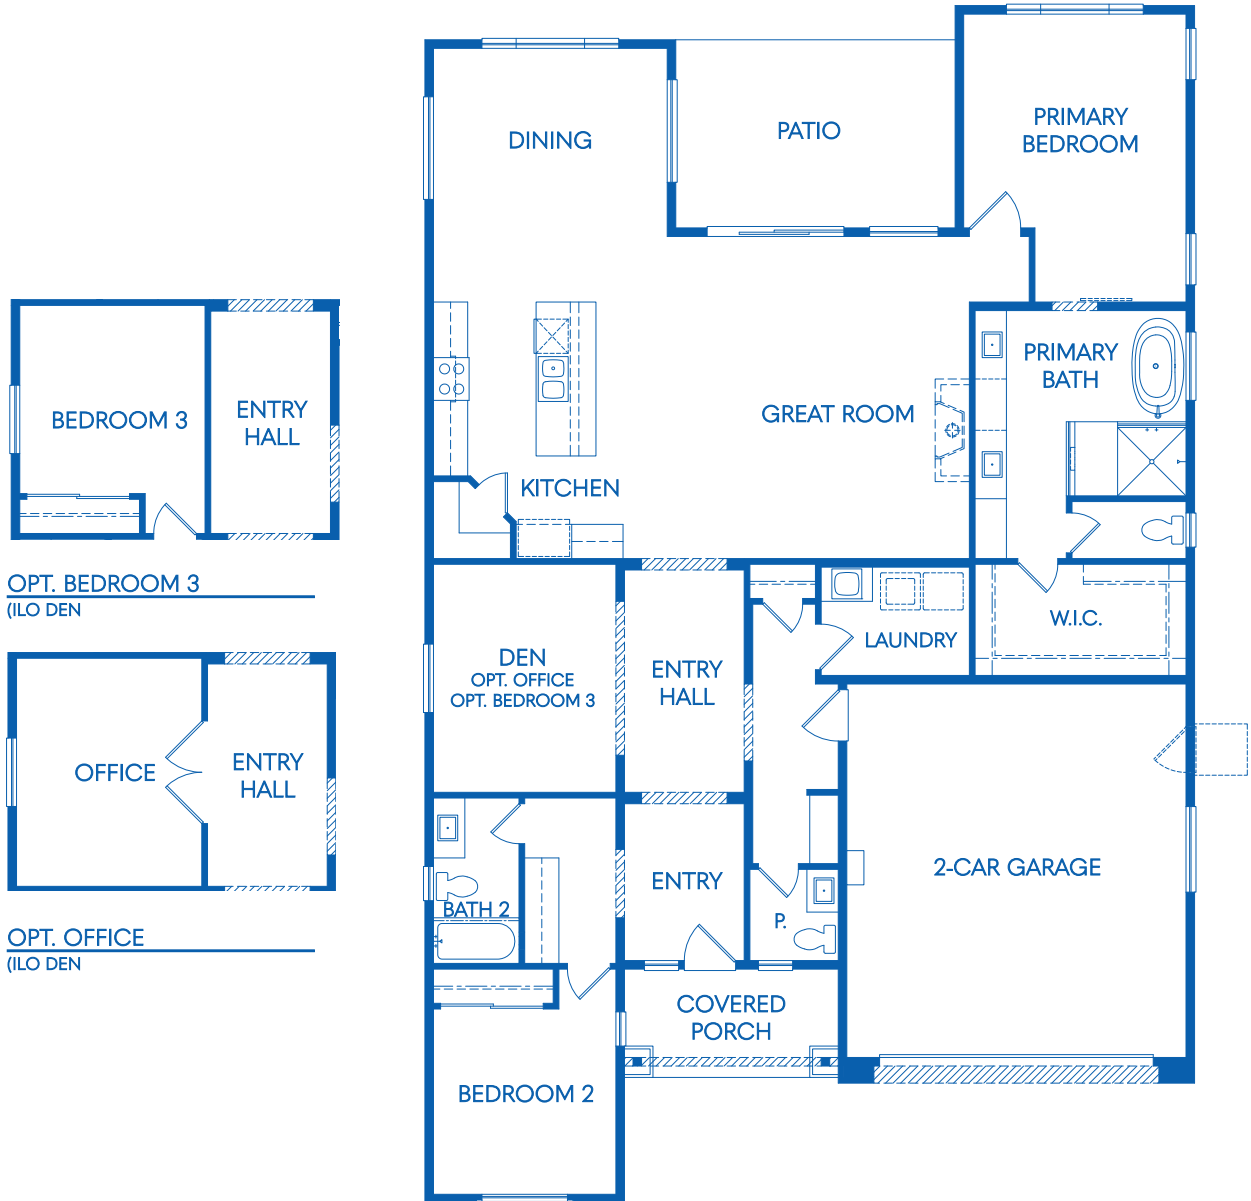

PLAN 2114

2,114 Sq. Ft.
2 Bedrooms + Den
2.5 Bathrooms
2-Car Garage

OPT. BEDROOM 3
(ILO DEN)

OPT. OFFICE
(ILO DEN)

All areas, dimensions, and finishes are approximate and subject to change without notice.

FARMHOUSE

CONTEMPORARY